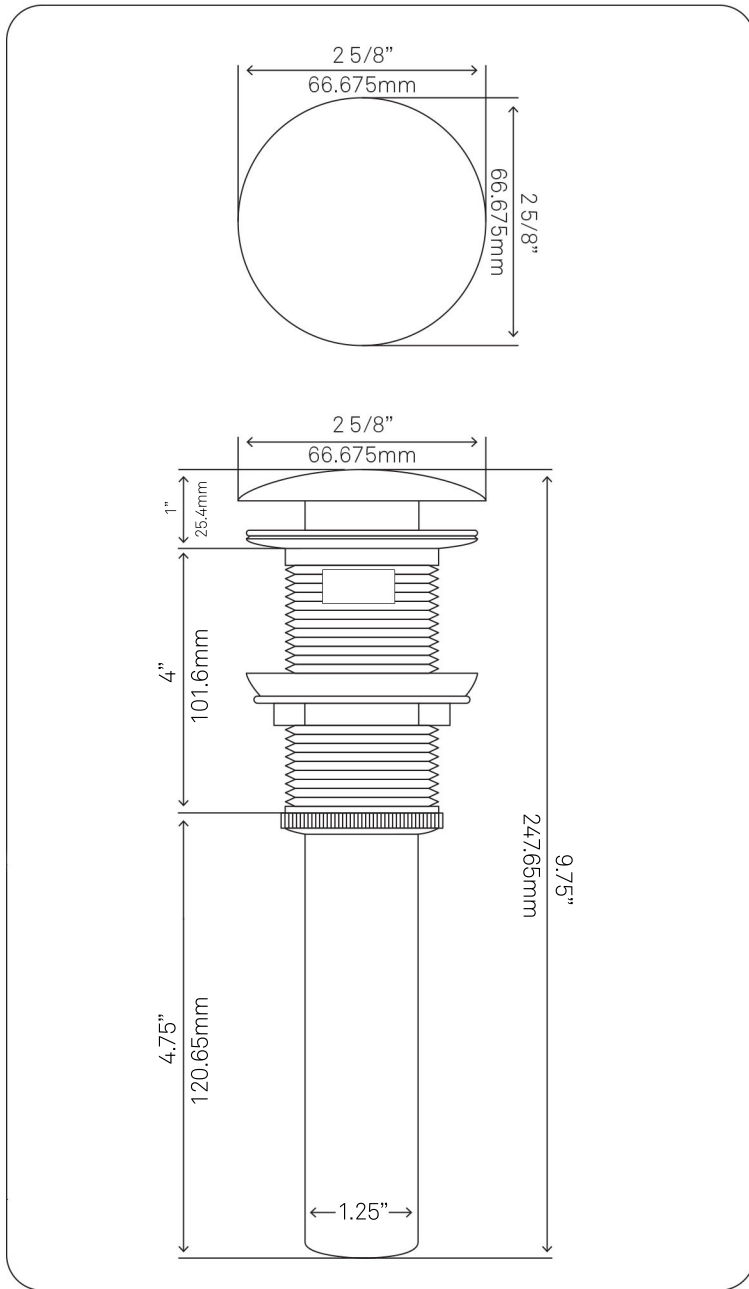

NOTES

Novatto reserves the right (1) to make changes in specifications and materials, and (2) to change or discontinue models, both without notice or obligation. Dimensions are for reference only, see www.NovattoInc.com for finish options and product availability.

Novatto Inc
TOLL FREE 844.404.4242
www.NovattoInc.com